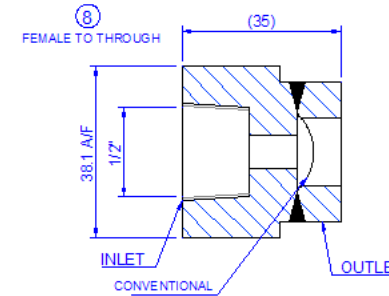

15mm HP6 High Pressure ST/ST EBW Plugs

Male & Female To Male & Female (1 --> 4)	
Inlet Thread	Outlet Thread
1/2" BSPT RH	1/2" BSPT RH
1/2" NPT RH	1/2" NPT RH
1/2" BSPP RH	1/2" BSPP RH

Male & Female to Baffle (5 & 6)	
Inlet Thread	Outlet
1/2" BSPT RH	Baffle
1/2" NPT RH	
1/2" BSPP RH	

Male & Female to Through (7 & 8)	
Inlet Thread	Outlet
1/2" BSPT RH	Through
1/2" NPT RH	
1/2" BSPP RH	