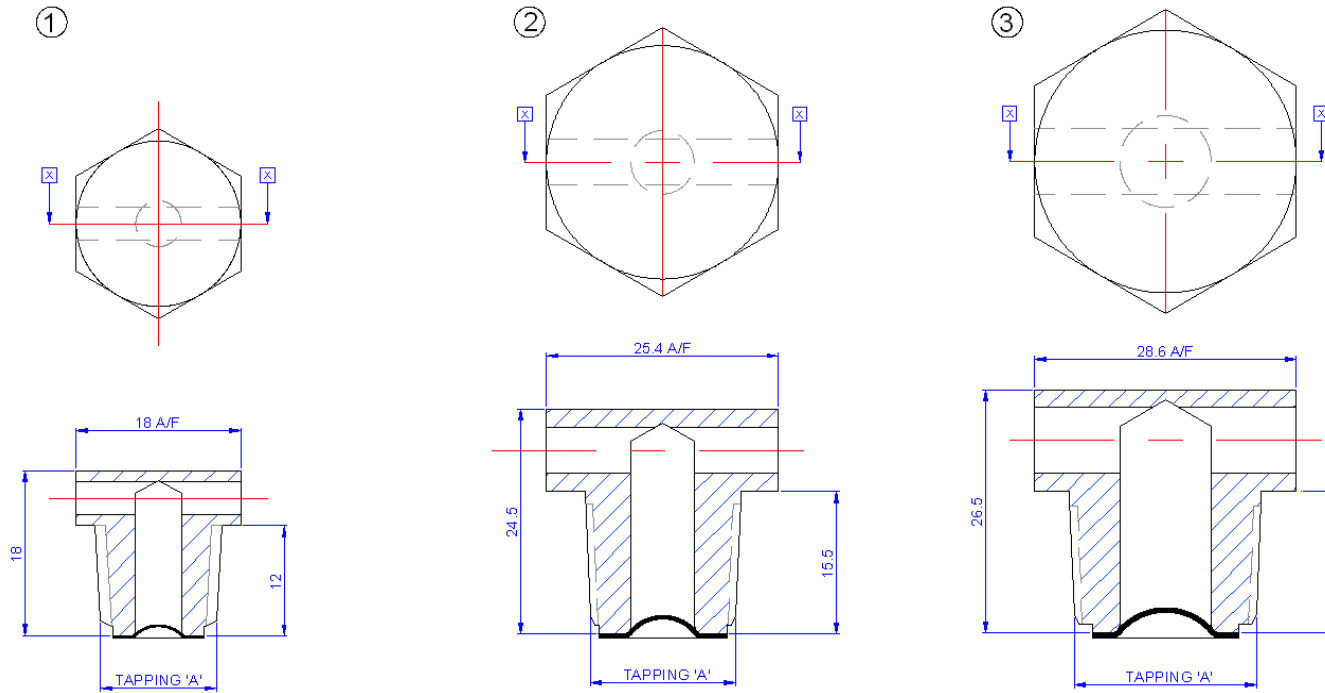

# OE5 ST/ST Plug

Male to Baffle		
ITEM	TAPPING 'A'	FFA
1	1/4" BSPP	19.6
	1/4" BSPT	19.6
	1/4" NPT	19.6
2	3/8" BSPP	38.5
	3/8" BSPT	38.5
	3/8" NPT	38.5
3	1/2" BSPP	78.5
	1/2" BSPT	78.5
	1/2" NPT	78.5