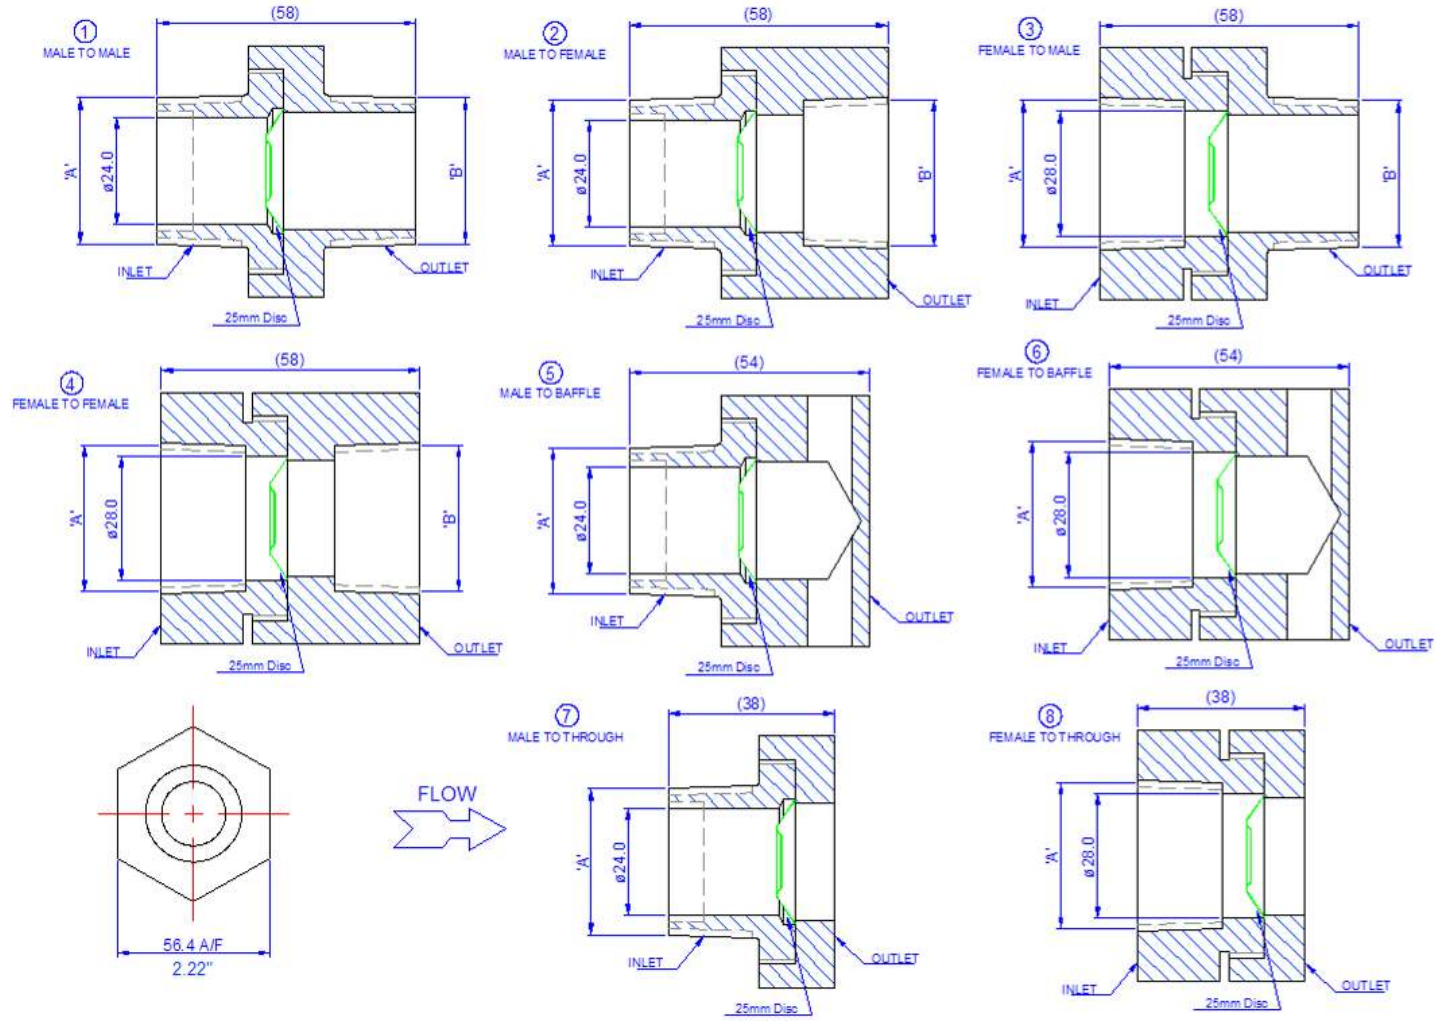

25mm O4A Brass Plugs

Male & Female To Male & Female (1 → 4)	
Inlet Thread 'A'	Outlet Thread 'B'
1" BSPT	1" BSPT
1" NPT	1" NPT

Male & Female to Baffle (5 & 6)	
Inlet Thread 'A'	Outlet
1" BSPT	Baffle
1" NPT	

Male & Female to Through (7 & 8)	
Inlet Thread 'A'	Outlet
1" BSPT	Through
1" NPT	

25mm O4A Brass Plugs