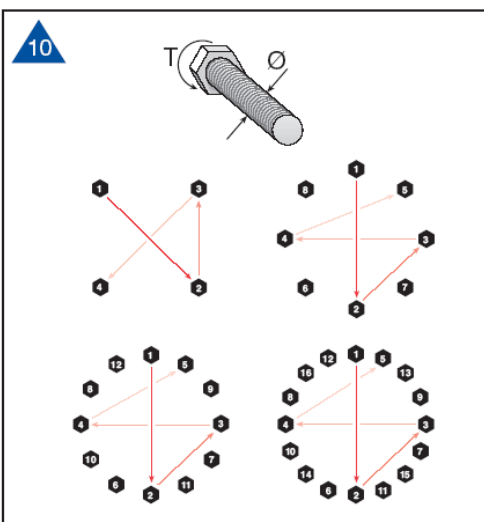

- Installation (GB)
- Installation (F)
- Einbauanleitung (D)
- Installazione (I)
- Instalatie (NL)
- Instalação (P)
- Instalación (E)
- Installation (S)
- Установка (RUS)

Tank Safe (RK.80)
Tank Safe (TS)

ELFAB LIMITED
Alder Road, North Shields, Tyne and Wear NE29 8SD.
UNITED KINGDOM
Free Phone: 00 800 88 22 88 00 (Europe, RoW)
Toll Free (USA): (877) 88 22 880
e-mail: sales@elfab.com http://www.elfab.com

Ø(mm)	T (Nm) C	Ø(Ins)	T (lbs.ft) C
10	18 ± 2	1/2	25 ± 5
12	30 ± 5	5/8	50 ± 10
16	75 ± 10	3/4	85 ± 20
20	150 ± 25	7/8	140 ± 30
24	260 ± 40	1	210 ± 40
27	370 ± 60	1 1/8	300 ± 60
30	500 ± 90	1 1/4	410 ± 90
33	670 ± 110	1 3/8	550 ± 120
36	870 ± 150	1 1/2	720 ± 150
39	1110 ± 190	1 3/4	1160 ± 230
45	1810 ± 390	2	1730 ± 340