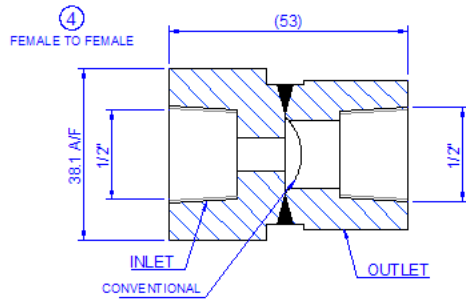

15mm HP6 High Pressure ST/ST EBW Plugs

Male & Female To Male & Female (1 --> 4)	
Inlet Thread	Outlet Thread
1/2" BSPT RH	1/2" BSPT RH
1/2" NPT RH	1/2" NPT RH
1/2" BSPP RH	1/2" BSPP RH

Male & Female to Baffle (5 & 6)	
Inlet Thread	Outlet
1/2" BSPT RH	Baffle
1/2" NPT RH	
1/2" BSPP RH	

Male & Female to Through (7 & 8)	
Inlet Thread	Outlet
1/2" BSPT RH	Through
1/2" NPT RH	
1/2" BSPP RH	