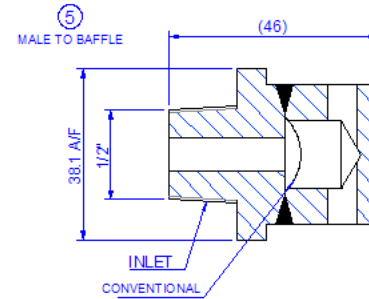

15mm HP6 High Pressure ST/ST EBW Plugs

Male & Female To Male & Female (1 --> 4)	
Inlet Thread	Outlet Thread
1/2" BSPT RH	1/2" BSPT RH
1/2" NPT RH	1/2" NPT RH
1/2" BSPP RH	1/2" BSPP RH

Male & Female to Baffle (5 & 6)	
Inlet Thread	Outlet
1/2" BSPT RH	Baffle
1/2" NPT RH	
1/2" BSPP RH	

Male & Female to Through (7 & 8)	
Inlet Thread	Outlet
1/2" BSPT RH	Through
1/2" NPT RH	
1/2" BSPP RH	