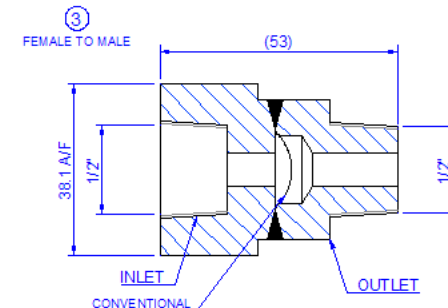

15mm HP6 High Pressure ST/ST EBW Plugs

Male & Female To Male & Female (1 --> 4)	
Inlet Thread	Outlet Thread
1/2" BSPT RH	1/2" BSPT RH
1/2" NPT RH	1/2" NPT RH
1/2" BSPP RH	1/2" BSPP RH

Male & Female to Baffle (5 & 6)	
Inlet Thread	Outlet
1/2" BSPT RH	Baffle
1/2" NPT RH	
1/2" BSPP RH	

Male & Female to Through (7 & 8)	
Inlet Thread	Outlet
1/2" BSPT RH	Through
1/2" NPT RH	
1/2" BSPP RH	