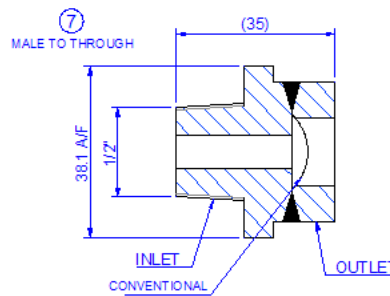

15mm HP6 High Pressure ST/ST EBW Plugs

Male & Female To Male & Female (1 --> 4)	
Inlet Thread	Outlet Thread
1/2" BSPT RH	1/2" BSPT RH
1/2" NPT RH	1/2" NPT RH
1/2" BSPP RH	1/2" BSPP RH

Male & Female to Baffle (5 & 6)	
Inlet Thread	Outlet
1/2" BSPT RH	Baffle
1/2" NPT RH	
1/2" BSPP RH	

Male & Female to Through (7 & 8)	
Inlet Thread	Outlet
1/2" BSPT RH	Through
1/2" NPT RH	
1/2" BSPP RH	