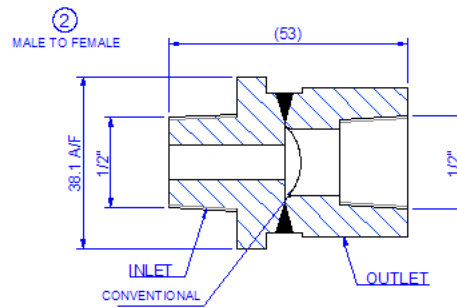

15mm HP6 High Pressure ST/ST EBW Plugs

Male & Female To Male & Female (1 --> 4)	
Inlet Thread	Outlet Thread
1/2" BSPT RH	1/2" BSPT RH
1/2" NPT RH	1/2" NPT RH
1/2" BSPP RH	1/2" BSPP RH

Male & Female to Baffle (5 & 6)	
Inlet Thread	Outlet
1/2" BSPT RH	Baffle
1/2" NPT RH	
1/2" BSPP RH	

Male & Female to Through (7 & 8)	
Inlet Thread	Outlet
1/2" BSPT RH	Through
1/2" NPT RH	
1/2" BSPP RH	