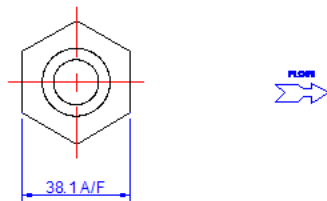

15mm HP6 High Pressure ST/ST EBW Plugs

Male & Female To Male & Female (1 --> 4)	
Inlet Thread	Outlet Thread
1/2" BSPT RH	1/2" BSPT RH
1/2" NPT RH	1/2" NPT RH
1/2" BSPP RH	1/2" BSPP RH

Male & Female to Baffle (5 & 6)	
Inlet Thread	Outlet
1/2" BSPT RH	Baffle
1/2" NPT RH	
1/2" BSPP RH	

Male & Female to Through (7 & 8)	
Inlet Thread	Outlet
1/2" BSPT RH	Through
1/2" NPT RH	
1/2" BSPP RH	