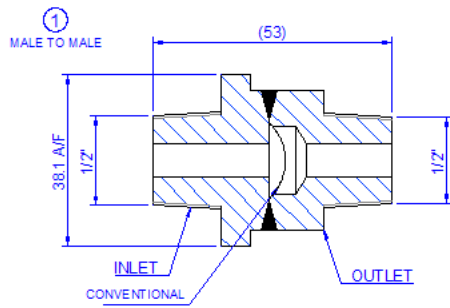

15mm HP6 High Pressure ST/ST EBW Plugs

Male & Female To Male & Female (1 --> 4)	
Inlet Thread	Outlet Thread
1/2" BSPT RH	1/2" BSPT RH
1/2" NPT RH	1/2" NPT RH
1/2" BSPP RH	1/2" BSPP RH

Male & Female to Baffle (5 & 6)	
Inlet Thread	Outlet
1/2" BSPT RH	Baffle
1/2" NPT RH	
1/2" BSPP RH	

Male & Female to Through (7 & 8)	
Inlet Thread	Outlet
1/2" BSPT RH	Through
1/2" NPT RH	
1/2" BSPP RH	