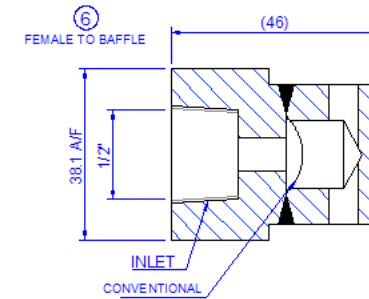

15mm HP6 High Pressure ST/ST EBW Plugs

Male & Female To Male & Female (1 --> 4)	
Inlet Thread	Outlet Thread
1/2" BSPT RH	1/2" BSPT RH
1/2" NPT RH	1/2" NPT RH
1/2" BSPP RH	1/2" BSPP RH

Male & Female to Baffle (5 & 6)	
Inlet Thread	Outlet
1/2" BSPT RH	Baffle
1/2" NPT RH	
1/2" BSPP RH	

Male & Female to Through (7 & 8)	
Inlet Thread	Outlet
1/2" BSPT RH	Through
1/2" NPT RH	
1/2" BSPP RH	