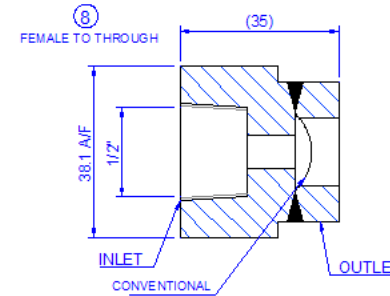

15mm HP6 High Pressure ST/ST EBW Plugs

Male & Female To Male & Female (1 --> 4)	
Inlet Thread	Outlet Thread
1/2" BSPT RH	1/2" BSPT RH
1/2" NPT RH	1/2" NPT RH
1/2" BSPP RH	1/2" BSPP RH

Male & Female to Baffle (5 & 6)	
Inlet Thread	Outlet
1/2" BSPT RH	Baffle
1/2" NPT RH	
1/2" BSPP RH	

Male & Female to Through (7 & 8)	
Inlet Thread	Outlet
1/2" BSPT RH	Through
1/2" NPT RH	
1/2" BSPP RH	