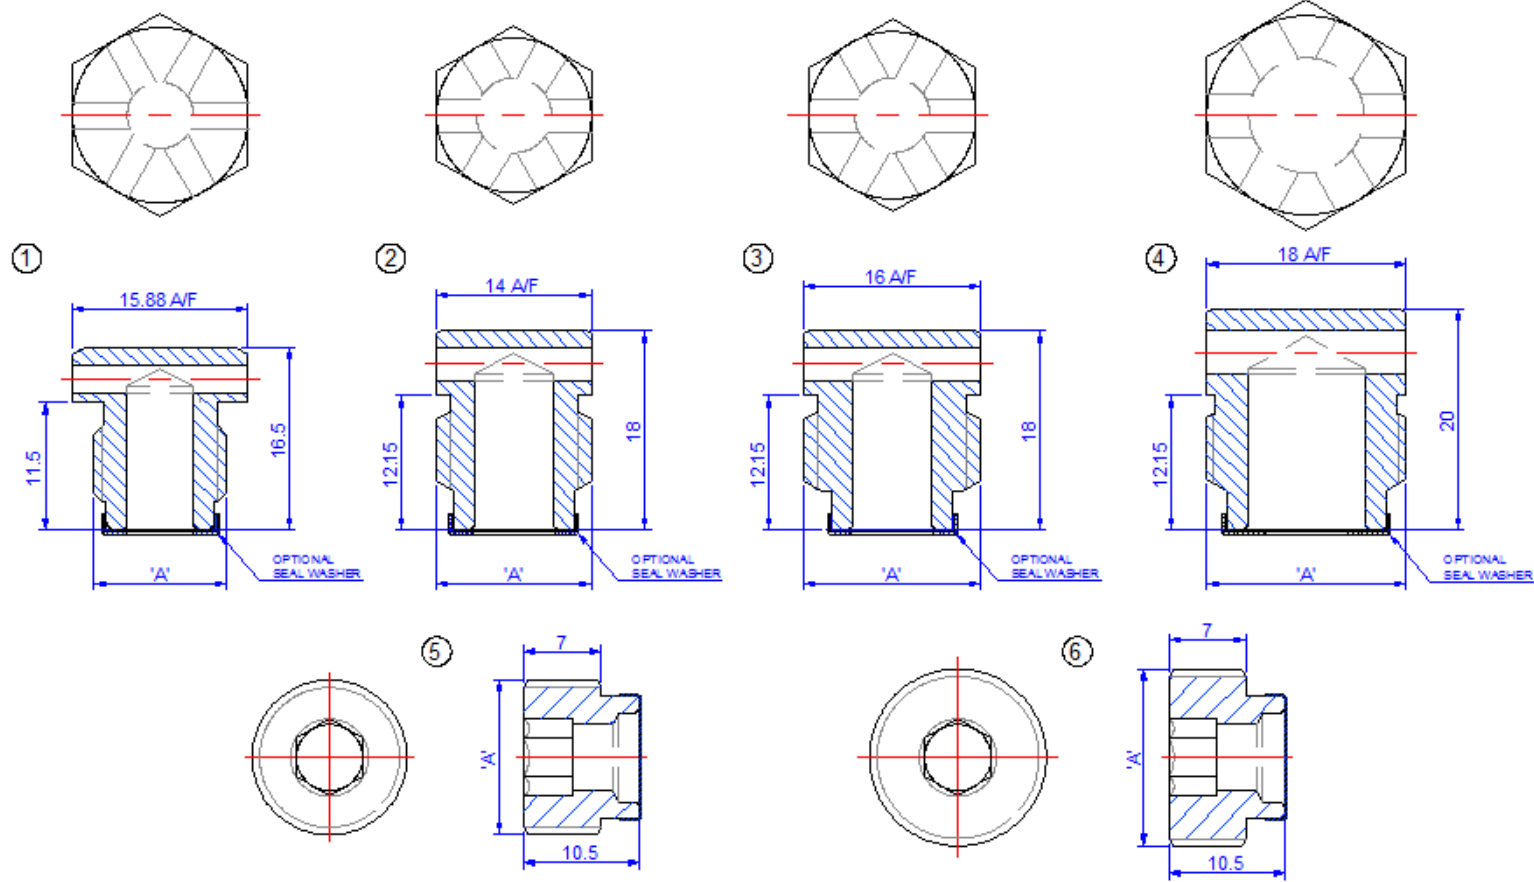

OE2 Plug Range

HEX TYPE PLUG (ITEMS 1 THROUGH TO 4)

ITEM	THREAD 'A'	FFA (mm ²)
1	M12 x 1	24.9
	M12 x 1.25	24.9
2	M14 x 1	39.6
	M14 x 1.25	39.6
3	M16 x 1	39.6
	M16 x 1.25	39.6
4	M18 x 1	71.6

SOCKET CAP TYPE PLUG (ITEMS 5 & 6)

ITEM	THREAD 'A'	FFA (mm ²)
5	M14 x 1.25 - 6g	23.27
6	M16 x 1.25	23.27