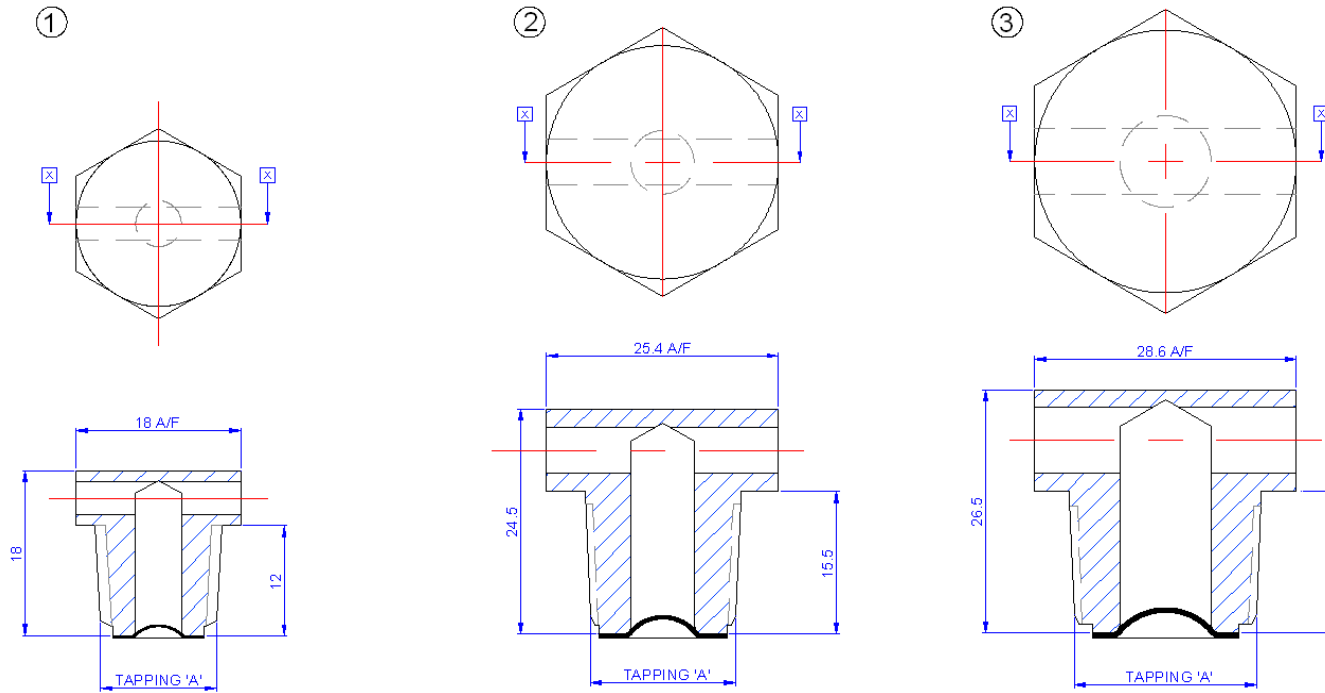

OE5 ST/ST Plug

Male to Baffle		
ITEM	TAPPING 'A'	FFA
1	1/4" BSPP	19.6
	1/4" BSPT	19.6
	1/4" NPT	19.6
2	3/8" BSPP	38.5
	3/8" BSPT	38.5
	3/8" NPT	38.5
3	1/2" BSPP	78.5
	1/2" BSPT	78.5
	1/2" NPT	78.5