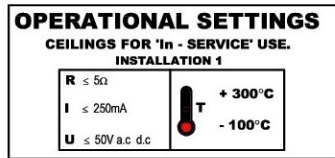

Flo-Tel Wiring Diagram

ATEX approved
No change permitted without reference to the Quality Manager

NOTES:
ALL MATERIAL SPECIFICATIONS ARE INDICATIVE AND CAN BE ALTERED TO BETTER/HIGHER SPECIFICATIONS AT ELFAB'S DISCRETION.