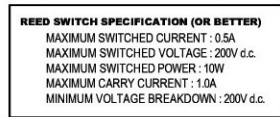

Flo-Tel Wiring Diagram

ATEX approved
No change permitted without reference to the Quality Manager

NOTES:
ALL MATERIAL SPECIFICATIONS ARE INDICATIVE AND CAN BE ALTERED TO BETTER/HIGHER SPECIFICATIONS AT ELFAB'S DISCRETION.